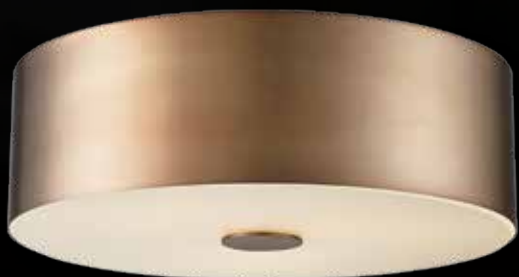

A | 14612

B | 14611

C | 14111

D | 14110

E | 14712

F | 14711

AG (Antique Gold), BN (Brushed Nickel), PC (Polished Chrome)

MODEL	DESCRIPTION	FINISHES	GLASS	NO. OF BULBS	BULB TYPE	WATTAGE	DIMENSIONS	
<b>A</b>	14612	Flushmount	PC	White	4	Medium Base	60	16"W x 6"H
<b>B</b>	14611	Flushmount	PC	White	3	Medium Base	60	14"W x 6"H
<b>C</b>	14111	Flushmount	BN	White Frost	3	Medium Base	60	15.75"W x 4.5"H
<b>D</b>	14110	Flushmount	BN	White Frost	2	Medium Base	60	12.75"W x 4"H
<b>E</b>	14712	Flushmount	AG	White	4	Medium Base	60	16"W x 6"H
<b>F</b>	14711	Flushmount	AG	White	3	Medium Base	60	14"W x 6"H