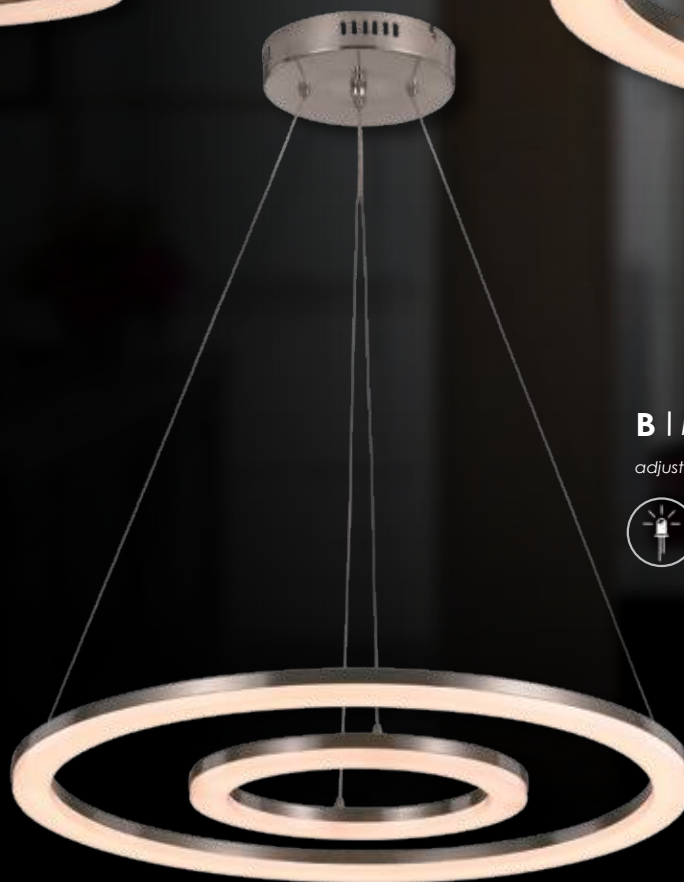

**B** | MDN-1416

**A** | MDN-1417

*adjustable in height*

**C** | MDN-1415

**D** | MDN-1414

PC (Polished Chrome)

	MODEL	DESCRIPTION	FINISH	GLASS	LED WATT.	TOTAL LUMENS	COLOR TEMP	DIMMABLE	DIMENSIONS
<b>A</b>	MDN-1417	LED Pendant	PC	Crystal	48	3840	3000K	Yes	23"W x 31" up to 78"H
<b>B</b>	MDN-1416	LED Flushmount	PC	Crystal	48	3840	3000K	Yes	22.5"W x 11"H
<b>C</b>	MDN-1415	LED Flushmount	PC	Crystal	36	2880	3000K	Yes	18.5"W x 9"H
<b>D</b>	MDN-1414	LED Flushmount	PC	Crystal	24	1920	3000K	Yes	14.5"W x 7"H

**A | MDN-1407**

*adjustable in height*

**B | MDN-1405**

*adjustable in height*

SN (Satin Nickel)

	MODEL	DESCRIPTION	FINISH	GLASS	LED WATT.	TOTAL LUMENS	COLOR TEMP	DIMMABLE	DIMENSIONS
<b>A</b>	MDN-1407	LED Pendant	SN	White Acrylic	84	6720	3000K	Yes	31.5"L x 15.75"W x 31" up to 78"H
<b>B</b>	MDN-1405	LED Pendant	SN	White Acrylic	56	4480	3000K	Yes	23.75"W x 31" up to 78"H