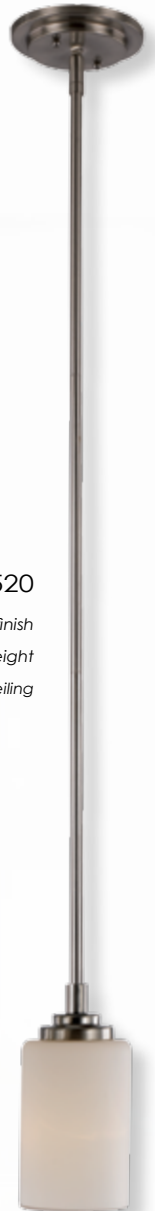

shown in Rubbed Oil Bronze finish

H | 70520

can be mounted bulb up or down

BN (Brushed Nickel), PC (Polished Chrome), ROB (Rubbed Oil Bronze)

MODEL	DESCRIPTION	FINISHES	GLASS	NO. OF BULBS	BULB TYPE	WATTAGE	DIMENSIONS
D 70528-1	Pendant	BN, PC, ROB	White Frost	3	Medium Base	60	20"W x 25"H
E 70528	Pendant	BN, PC, ROB	White Frost	3	Medium Base	60	15.75"W x 21.5"H
F 70527	Semiflush	BN, PC, ROB	White Frost	2	Medium Base	60	13.5"W x 9.5"H
G 70521	Wall Sconce	BN, PC, ROB	White Frost	1	Medium Base	60	4.5"W x 9"H x 6.25"E
H 70520	Mini Pendant	BN, PC, ROB	White Frost	1	Medium Base	60	5.5"W x 7.75" up to 45.75"H