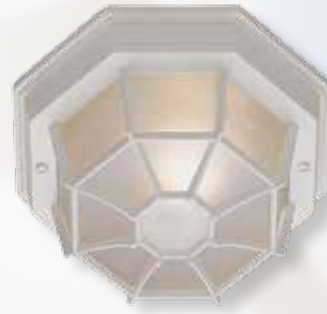

B | 40581
shown in White finish

for matching energy efficient item
see page 395