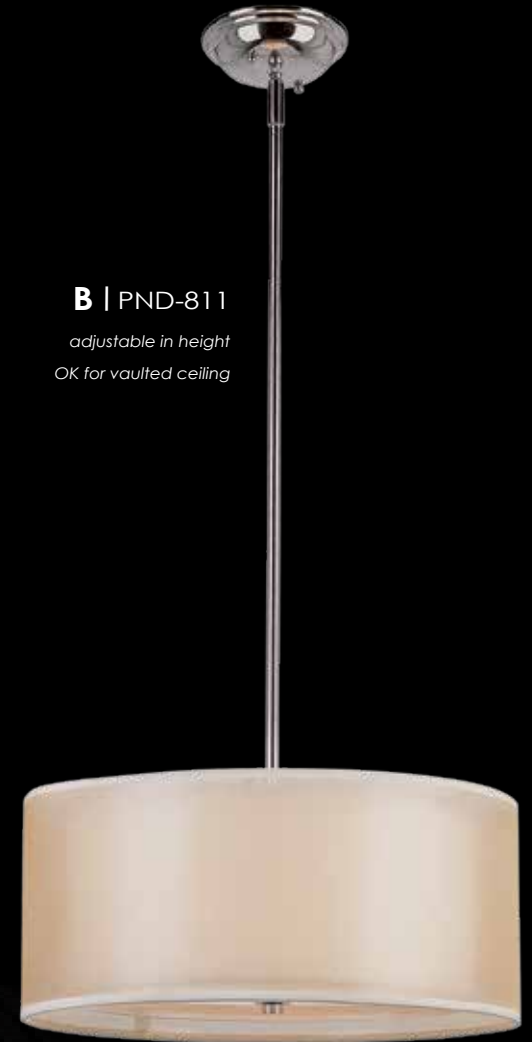

B | PND-811
adjustable in height
OK for vaulted ceiling

PC (Polished Chrome)

shades: Beige (included)

	MODEL	DESCRIPTION	FINISH	GLASS	NO. OF BULBS	BULB TYPE	WATTAGE	DIMENSIONS
A	PND-812	Pendant	PC	White Acrylic (diffuser)	3	Medium Base	60	20"W x 11" up to 39.5"H
B	PND-811	Pendant	PC	White Acrylic (diffuser)	3	Medium Base	60	16"W x 9.5" up to 38"H
C	PND-810	Pendant	PC	n/a	1	Medium Base	60	5.5"W x 11.5" up to 40"H