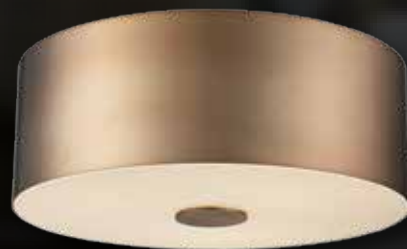

A | 14612

B | 14611

C | 14111

D | 14110

E | 14712

F | 14711

AG (Antique Gold), BN (Brushed Nickel), PC (Polished Chrome)

MODEL	DESCRIPTION	FINISHES	GLASS	NO. OF BULBS	BULB TYPE	WATTAGE	DIMENSIONS	
<b>A</b>	14612	Flushmount	PC	White	4	Medium Base	60	16"W x 6"H
<b>B</b>	14611	Flushmount	PC	White	3	Medium Base	60	14"W x 6"H
<b>C</b>	14111	Flushmount	BN	White Frost	3	Medium Base	60	15.75"W x 4.5"H
<b>D</b>	14110	Flushmount	BN	White Frost	2	Medium Base	60	12.75"W x 4"H
<b>E</b>	14712	Flushmount	AG	White	4	Medium Base	60	16"W x 6"H
<b>F</b>	14711	Flushmount	AG	White	3	Medium Base	60	14"W x 6"H