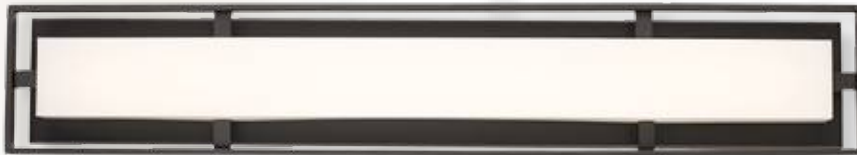

**A | 20820**  
shown in Rubbed Oil Bronze finish

can be mounted bulb up or down

**B | 20821**  
shown in Brushed Nickel finish

can be mounted bulb up or down

**C | 20822**  
shown in Rubbed Oil Bronze finish