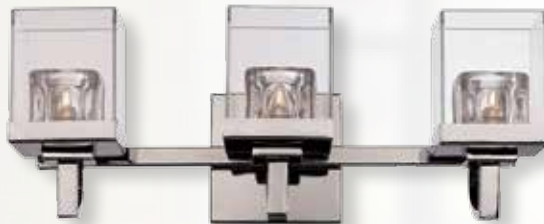

can be mounted bulb up or down

can be mounted bulb up or down

can be mounted bulb up or down

BN (Brushed Nickel), PC (Polished Chrome), ROB (Rubbed Oil Bronze)

MODEL	DESCRIPTION	FINISHES	GLASS	LED WATT.	TOTAL LUMENS	COLOR TEMP	DIMMABLE	DIMENSIONS	
A	20820	LED Vanity Bar	BN, ROB	Acrylic	18	1313	3000K	Yes	16"W x 5.5"H x 3.25"E
B	20821	LED Vanity Bar	BN, ROB	Acrylic	25	1787	3000K	Yes	23.75"W x 5.5"H x 3.25"E
C	20822	LED Vanity Bar	BN, ROB	Acrylic	36	2645	3000K	Yes	32"W x 5.5"H x 3.25"E

MODEL	DESCRIPTION	FINISHES	GLASS	NO. OF BULBS	BULB TYPE	WATTAGE	DIMENSIONS	
D	21231	Wall Sconce	BN, PC	Clear / Crystal	1	G9	40	4.75"W x 8"H x 7"E
E	21232	Vanity Bar	BN, PC	Clear / Crystal	2	G9	40	12.5"W x 8"H x 7"E
F	21233	Vanity Bar	BN, PC	Clear / Crystal	3	G9	40	21"W x 8"H x 7"E
G	21234	Vanity Bar	BN, PC	Clear / Crystal	4	G9	40	29"W x 8"H x 7"E