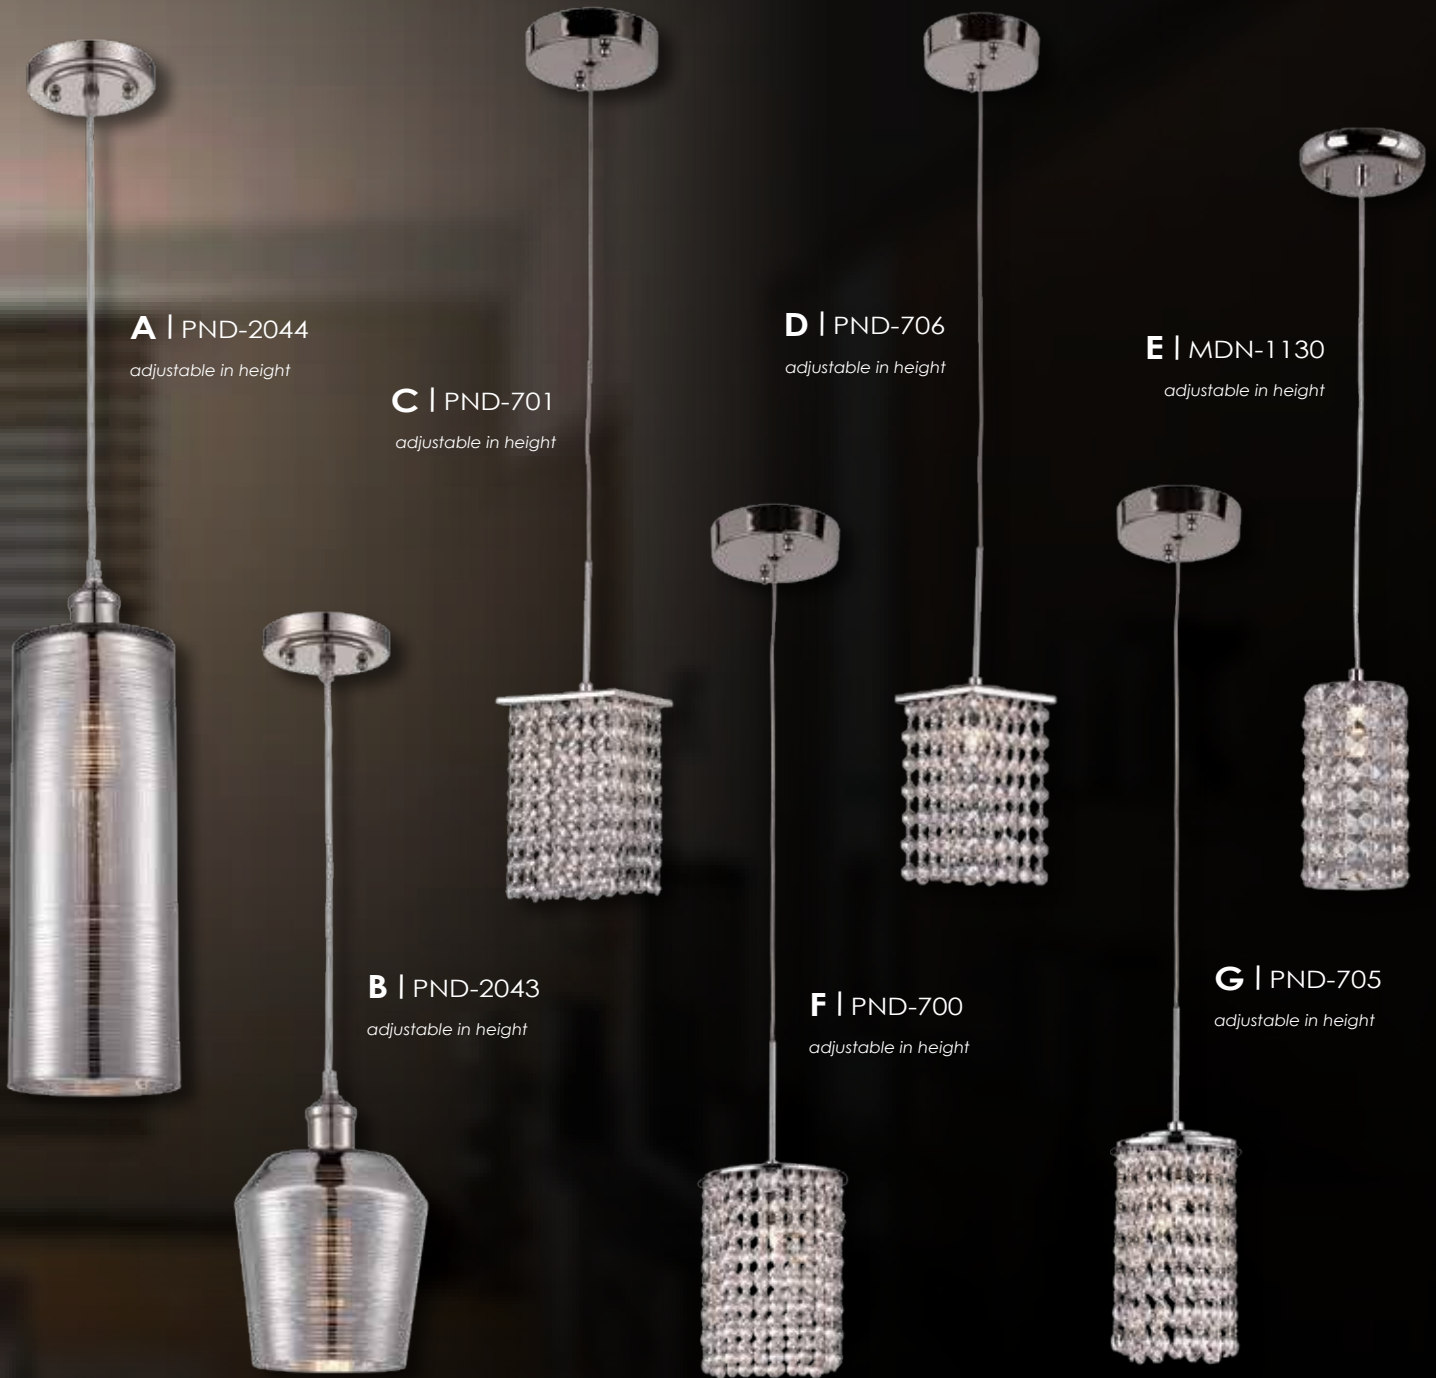

**A | PND-1070**

*adjustable in height*

**D | PND-1073**

*adjustable in height*

**B | PND-1077**

*adjustable in height*

**E | PND-1074**

*adjustable in height*

**C | PND-1076**

*adjustable in height*

PC (Polished Chrome), ROB (Rubbed Oil Bronze)

MODEL	DESCRIPTION	FINISH	GLASS	LED WATT.	TOTAL LUMENS	COLOR TEMP	DIMMABLE	DIMENSIONS	
<b>A</b>	PND-1070	LED Pendant	PC	Clear / Swirl	5	400	3000K	Yes	6"W x 11.5" up to 79"H
<b>B</b>	PND-1077	LED Pendant	PC	Frosted	5	400	3000K	Yes	4.25"W x 8" up to 80"H
<b>C</b>	PND-1076	LED Pendant	ROB	Frosted	5	400	3000K	Yes	4"W x 6.5" up to 46"H
<b>D</b>	PND-1073	LED Pendant	PC	Clear	5	400	3000K	Yes	2.5"W x 9" up to 80"H
<b>E</b>	PND-1074	LED Pendant	PC	Acrylic	5	400	3000K	Yes	2.5"W x 5.5" up to 79"H