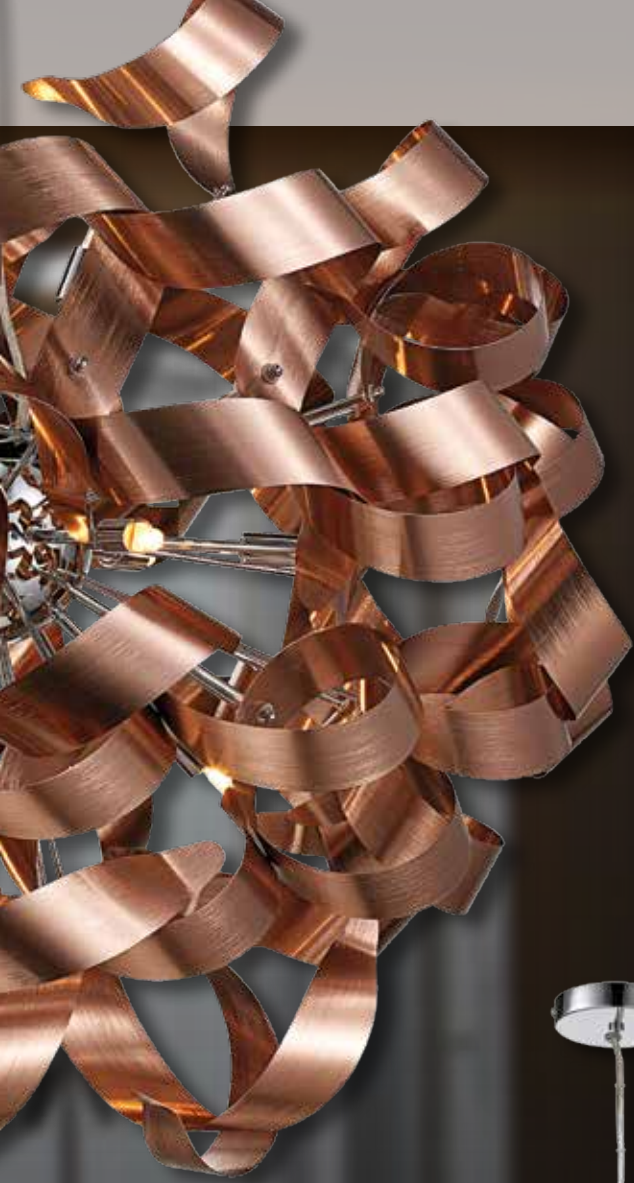

B | MDN-1463

*shown in Polished Chrome finish
adjustable in height*

C | MDN-1462

*shown in Copper finish
adjustable in height*

CP (Copper), PC (Polished Chrome), SAL (Satin Aluminum)

	MODEL	DESCRIPTION	FINISHES	GLASS	NO. OF BULBS	BULB TYPE	WATTAGE	DIMENSIONS
B	MDN-1463	Pendant	CP, PC, SAL	n/a	12	G9	40	24"W x 25" up to 96"H
C	MDN-1462	Pendant	CP, PC, SAL	n/a	9	G9	40	16"W x 17" up to 96"H