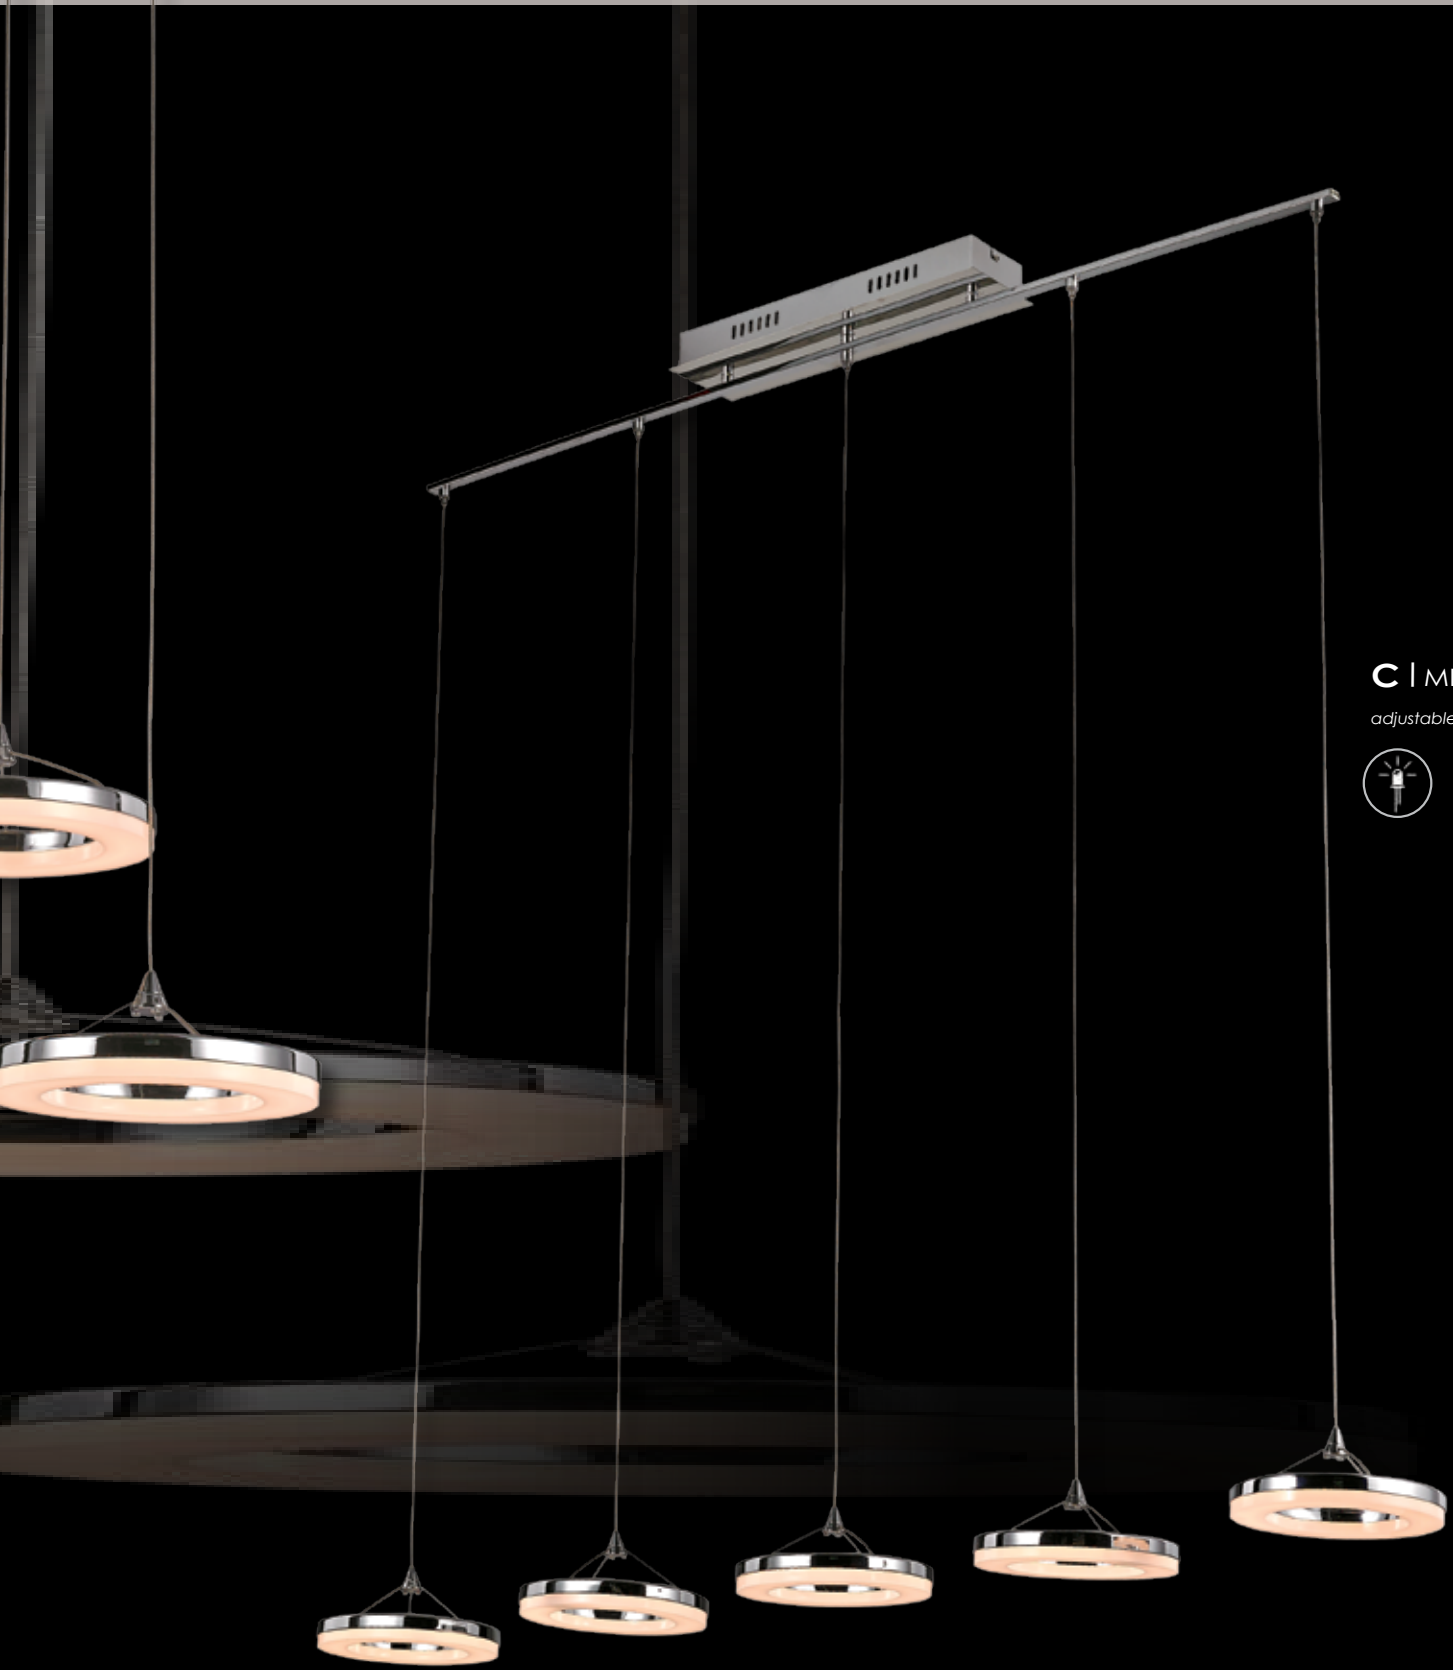

**A | MDN-1402**

*adjustable in height*

**B | MDN-1401**

*shown in White finish*

*adjustable in height*

PC (Polished Chrome), WH (White)

	MODEL	DESCRIPTION	FINISHES	GLASS	LED WATT.	TOTAL LUMENS	COLOR TEMP	DIMMABLE	DIMENSIONS
<b>A</b>	MDN-1402	LED Pendant	PC	White Acrylic	48	3840	3000K	Yes	21"W x 31" up to 78"H
<b>B</b>	MDN-1401	LED Pendant	PC, WH	White Acrylic	12	960	3000K	Yes	8"W x 31" up to 78"H