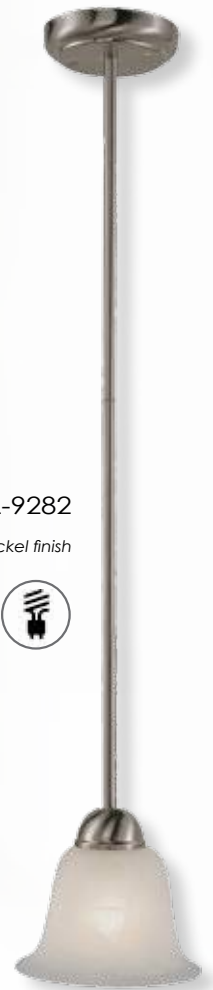

G | PL-9282

shown in Brushed Nickel finish