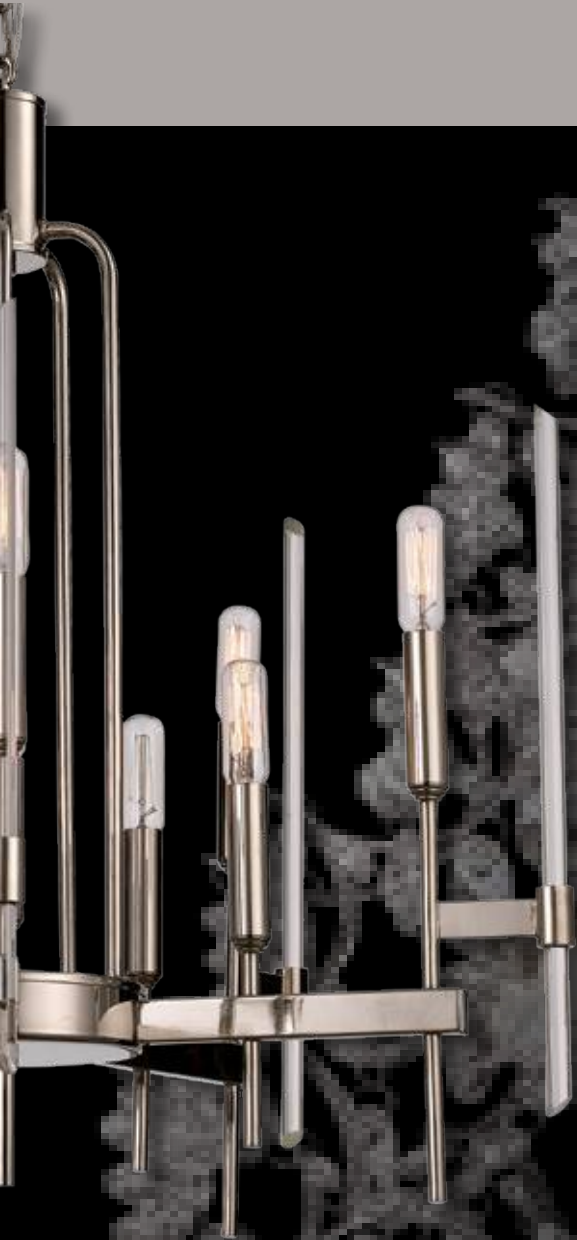

B | 71087

PN (Polished Nickel)

	MODEL	DESCRIPTION	FINISH	GLASS	NO. OF BULBS	BULB TYPE	WATTAGE	DIMENSIONS
B	71087	Chandelier	PN	Clear	10	Candelabra Base	40	24"W x 24.75"H
C	71086	Chandelier	PN	Clear	8	Candelabra Base	40	22"W x 22.75"H