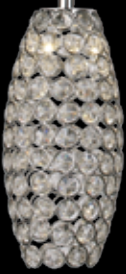

A | MDN-1400

adjustable in height

PC (Polished Chrome)

MODEL	DESCRIPTION	FINISH	GLASS	LED WATT.	TOTAL LUMENS	COLOR TEMP	DIMMABLE	DIMENSIONS
A MDN-1400	LED Pendant	PC	Crystal	18	1620	3000K	Yes	36"L x 4"W x 14.75" up to 132"H