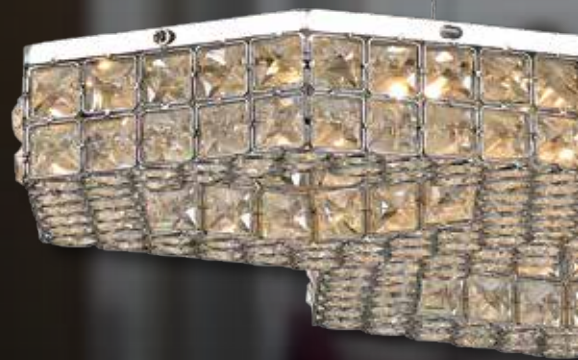

B | MDN-1410

adjustable in height

PC (Polished Chrome)

	MODEL	DESCRIPTION	FINISH	GLASS	LED WATT.	TOTAL LUMENS	COLOR TEMP	DIMMABLE	DIMENSIONS
A	MDN-1411	LED Pendant	PC	Crystal	48	3840	3500K	Yes	39.5" L x 25.25" W x 31" up to 78" H
B	MDN-1410	LED Pendant	PC	Crystal	36	2880	3500K	Yes	25.25" W x 31" up to 78" H