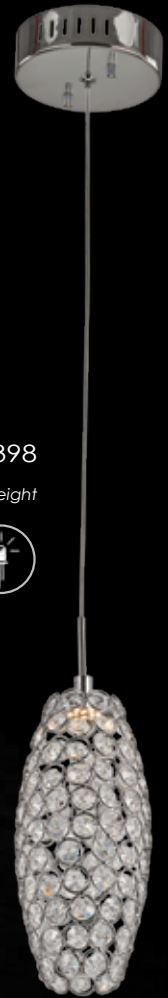

adjustable in height

PC (Polished Chrome)

	MODEL	DESCRIPTION	FINISH	GLASS	LED WATT.	TOTAL LUMENS	COLOR TEMP	DIMMABLE	DIMENSIONS
B	MDN-1399	LED Pendant	PC	Crystal	8	624	3000K	Yes	6"W x 19.75" up to 138"H
C	MDN-1398	LED Pendant	PC	Crystal	4.5	405	3000K	Yes	5.25"W x 14" up to 132"H