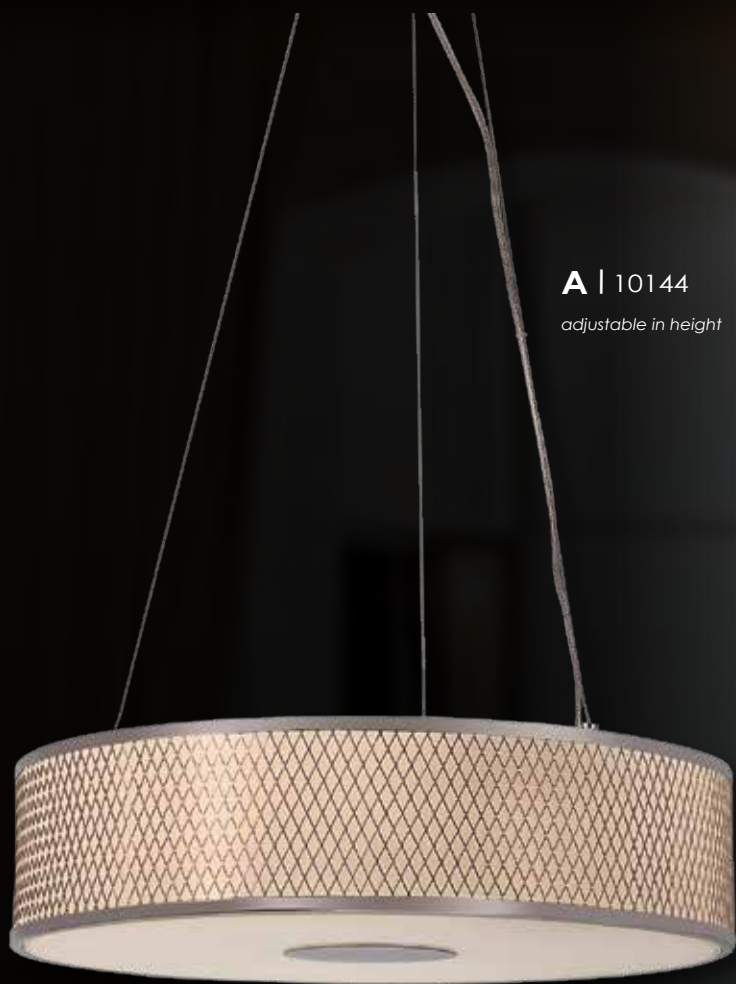

A | 10144
adjustable in height