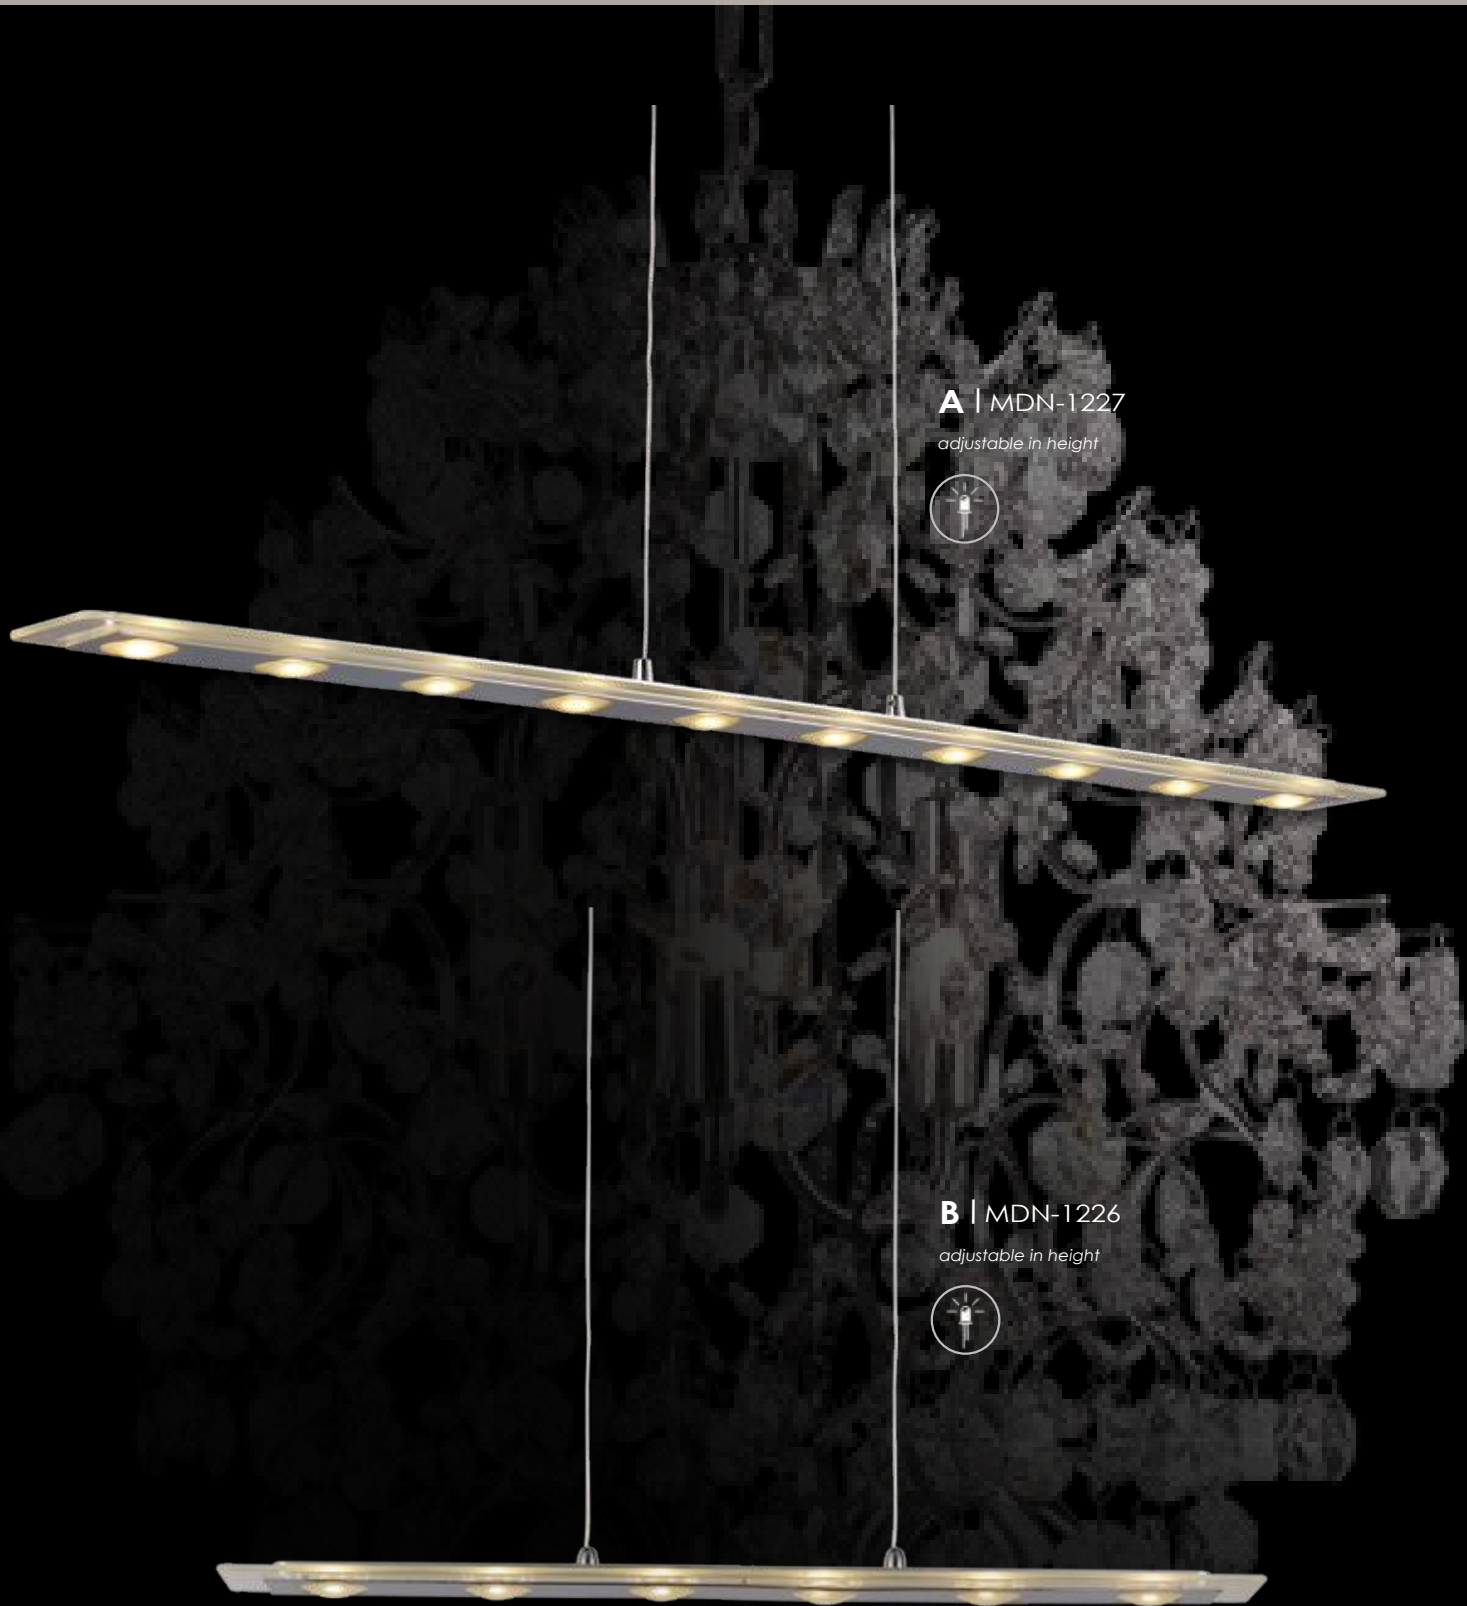

matching vanity items  
on page 262

**D | MDN-1383**

*adjustable in height*

**C | MDN-1383-5**

*adjustable in height*

**E | MDN-1385**

PC (Polished Chrome)

MODEL	DESCRIPTION	FINISH	GLASS	LED WATT.	TOTAL LUMENS	COLOR TEMP	DIMMABLE	DIMENSIONS
<b>C</b> MDN-1383-5	LED Pendant	PC	Acrylic / Clear (beads)	22.5	1685	3000K	Yes	36.75"L x 5.25"W x 7.5" up to 126"H
<b>D</b> MDN-1383	LED Pendant	PC	Acrylic / Clear (beads)	4.5	338	3000K	Yes	5.25"W x 7.5" up to 126"H
<b>E</b> MDN-1385	LED Wall Sconce	PC	Acrylic / Clear (beads)	4.5	338	3000K	Yes	5.5"W x 5.5"H x 5.5"E

**A** | MDN-1227

*adjustable in height*

**B** | MDN-1226

*adjustable in height*

PC (Polished Chrome)

	MODEL	DESCRIPTION	FINISH	GLASS	LED WATT.	TOTAL LUMENS	COLOR TEMP	DIMMABLE	DIMENSIONS
<b>A</b>	MDN-1227	LED Pendant	PC	Clear	30	2400	3000K	No	44"L x 3.5"W x 3.5" up to 62"H
<b>B</b>	MDN-1226	LED Pendant	PC	Clear	18	1440	3000K	No	26.75"L x 3.5"W x 3.5" up to 62"H