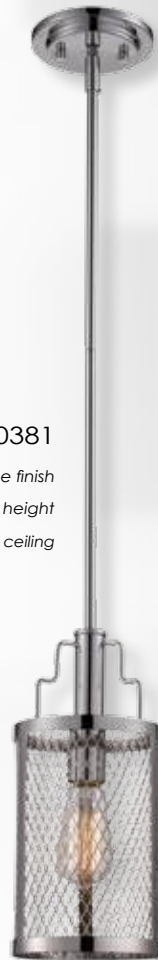

D | 10381

*shown in Polished Chrome finish
adjustable in height
OK for vaulted ceiling*