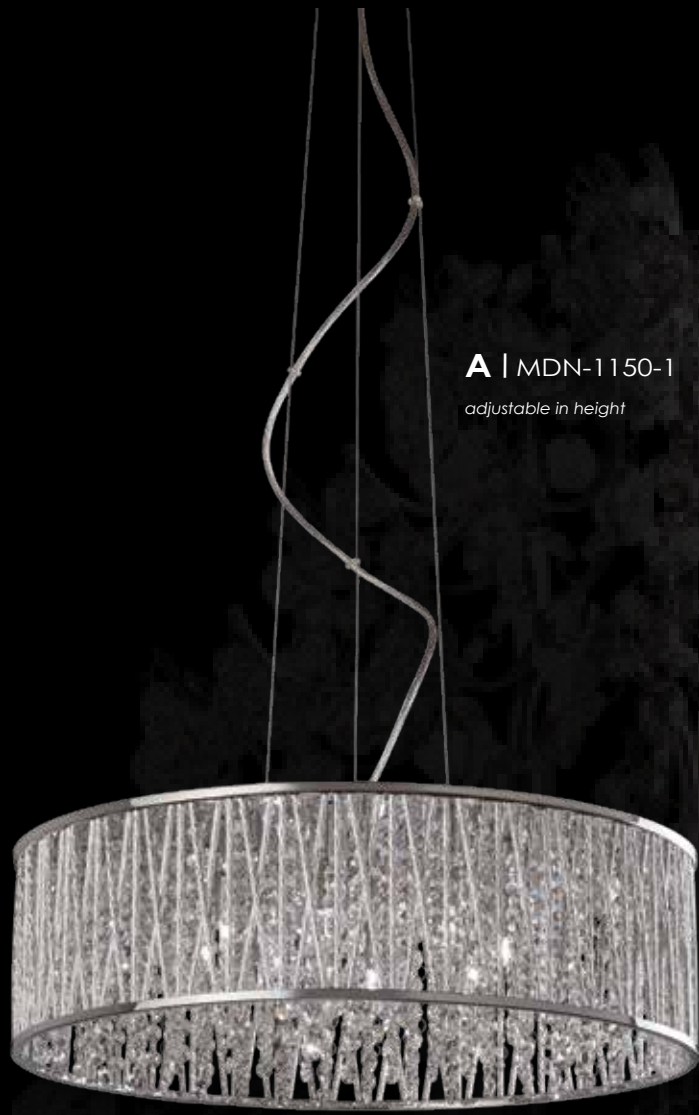

A | MDN-1150-1

adjustable in height