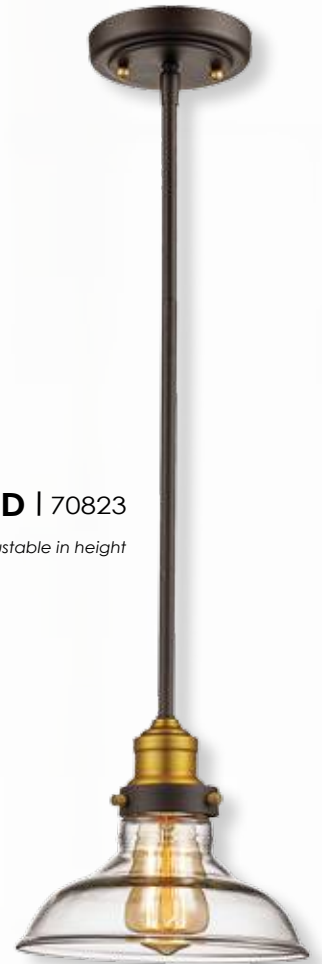

**A | 70825**  
adjustable in height

**B | 70822**

ROB/AB (Rubbed Oil Bronze / Antique Brass)

	MODEL	DESCRIPTION	FINISH	GLASS	NO. OF BULBS	BULB TYPE	WATTAGE	DIMENSIONS
<b>A</b>	70825	Pendant	ROB/AB	Clear	3	Medium Base	60	24"W x 11" up to 49.5"H
<b>B</b>	70822	Semiflush	ROB/AB	Clear	1	Medium Base	60	13.5"W x 10"H