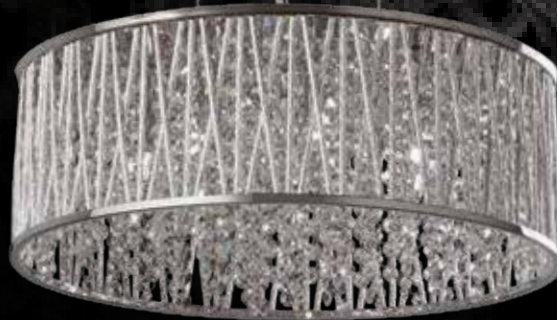

B | MDN-1150

adjustable in height

PC (Polished Chrome)

	MODEL	DESCRIPTION	FINISH	GLASS	NO. OF BULBS	BULB TYPE	WATTAGE	DIMENSIONS
A	MDN-1150-1	Pendant	PC	Crystal	8	G9	40	22.75"W x 10" up to 79"H
B	MDN-1150	Pendant	PC	Crystal	7	G9	40	19"W x 10" up to 76"H