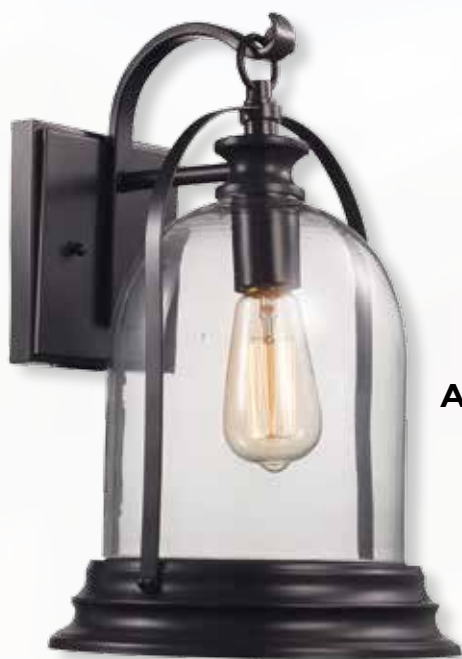

**A** | 50372

**B** | 50371

**C** | 50370

**D** | 50373

**E** | 50374

ROB (Rubbed Oil Bronze)

	MODEL	DESCRIPTION	FINISH	GLASS	NO. OF BULBS	BULB TYPE	WATTAGE	DIMENSIONS
<b>A</b>	50372	Wall Lantern	ROB	Clear	1	Medium Base	60	9.5"W x 16"H x 11.25"E
<b>B</b>	50371	Wall Lantern	ROB	Clear	1	Medium Base	60	8"W x 15"H x 10"E
<b>C</b>	50370	Wall Lantern	ROB	Clear	1	Medium Base	60	6"W x 12"H x 7.5"E
<b>D</b>	50373	Hanging Lantern	ROB	Clear	1	Medium Base	60	8"W x 13.5"H
<b>E</b>	50374	Postmount Lantern	ROB	Clear	1	Medium Base	60	8"W x 16.25"H