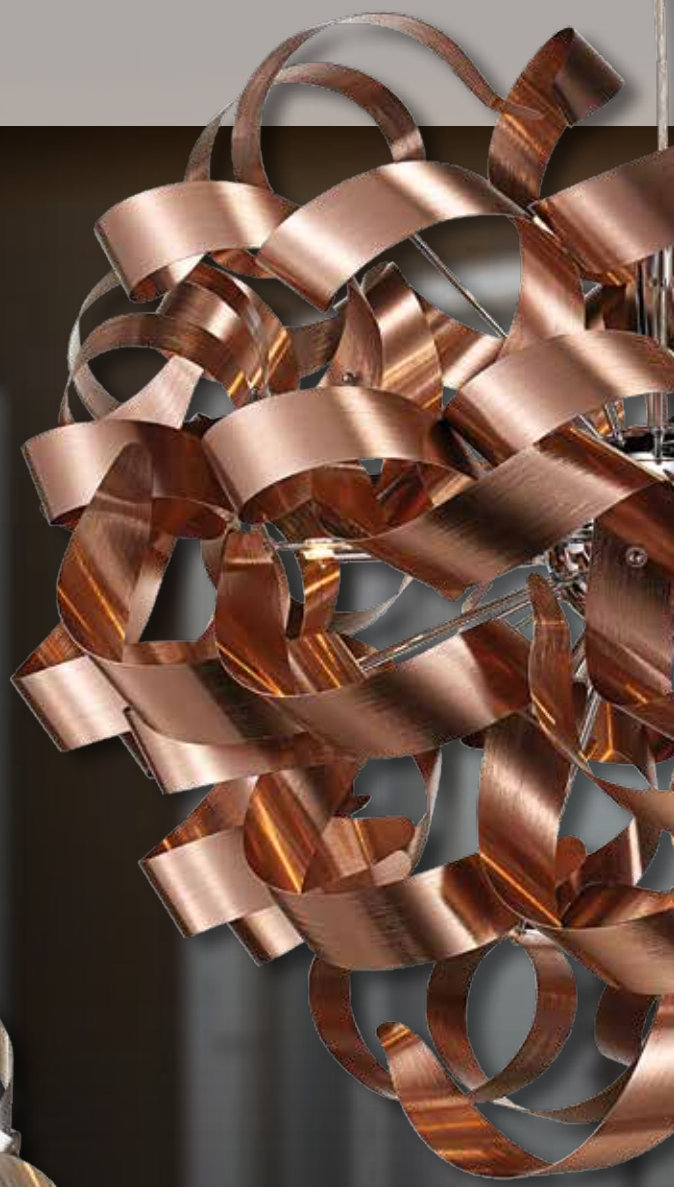

A | MDN-1464

*shown in Satin Aluminum finish
adjustable in height*

CP (Copper), PC (Polished Chrome), SAL (Satin Aluminum)

MODEL	DESCRIPTION	FINISHES	GLASS	NO. OF BULBS	BULB TYPE	WATTAGE	DIMENSIONS
A MDN-1464	Pendant	CP, PC, SAL	n/a	12	G9	40	31.5"W x 32" up to 96"H