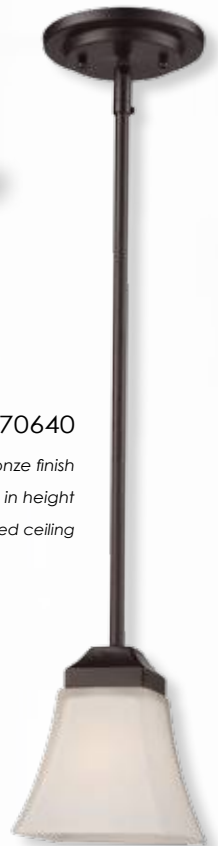

*shown in Rubbed Oil Bronze finish
adjustable in height
OK for vaulted ceiling*