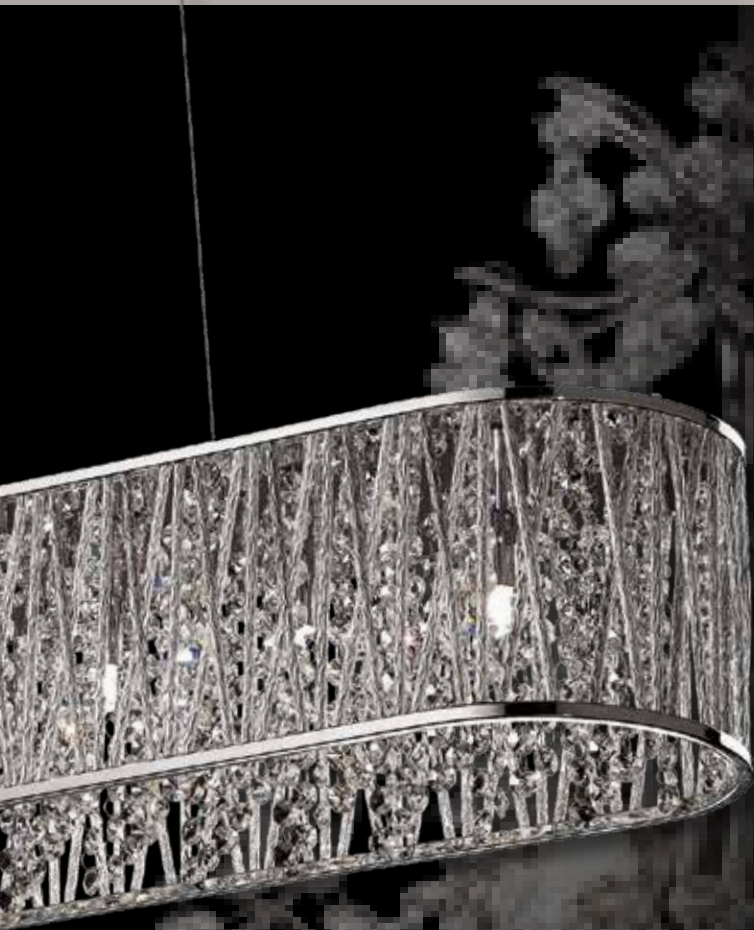

B | MDN-1215

adjustable in height

PC (Polished Chrome)

MODEL	DESCRIPTION	FINISH	GLASS	NO. OF BULBS	BULB TYPE	WATTAGE	DIMENSIONS
B MDN-1215	Pendant	PC	Crystal	6	G9	60	32.5"L x 8.25"W x 9" up to 78"H