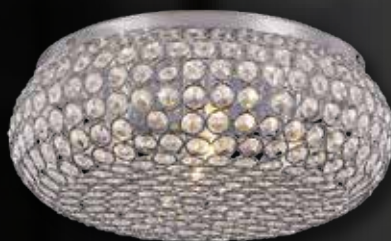

C | MDN-1220

for matching bathbars see page 266