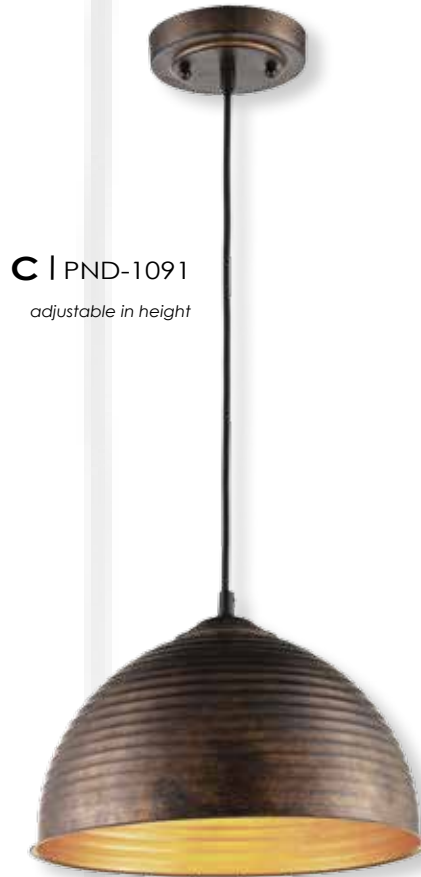

C | PND-1091
adjustable in height