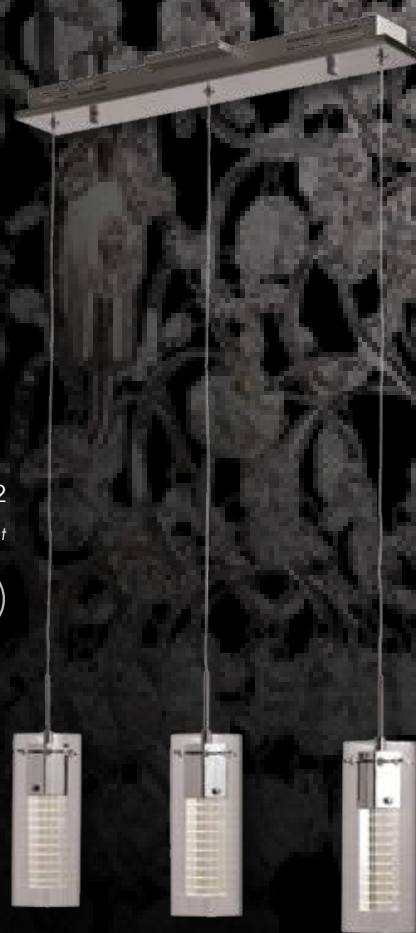

B | MDN-1202

adjustable in height

PC (Polished Chrome)

	MODEL	DESCRIPTION	FINISH	GLASS	LED WATT.	TOTAL LUMENS	COLOR TEMP	DIMMABLE	DIMENSIONS
A	MDN-1204	LED Pendant	PC	Etched Crystal / Clear	15	1000	3000K	Yes	39.5"L x 3.5"W x 16" up to 112"H
B	MDN-1202	LED Pendant	PC	Etched Crystal / Clear	9	600	3000K	Yes	23.75"L x 3.5"W x 16" up to 112"H