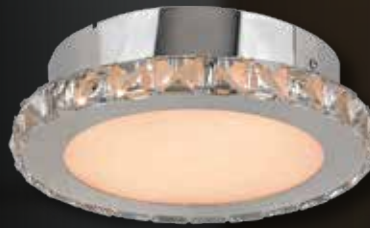

PC (Polished Chrome)

MODEL	DESCRIPTION	FINISH	GLASS	LED WATT.	TOTAL LUMENS	COLOR TEMP	DIMMABLE	DIMENSIONS
A MDN-1330	LED Pendant	PC	Crystal / Acrylic (diffuser)	24	1920	3000K	Yes	13.75"W x 5.5" up to 124"H
B MDN-1329	LED Flushmount	PC	Crystal / Acrylic (diffuser)	22	1760	3000K	Yes	13.75"W x 3.25"H
C MDN-1328	LED Flushmount	PC	Crystal / Acrylic (diffuser)	18	1440	3000K	Yes	11.5"W x 3.25"H
D MDN-1331	LED Flushmount	PC	Crystal / Acrylic (diffuser)	18	1440	3000K	Yes	11"L x 11"W x 3.25"H