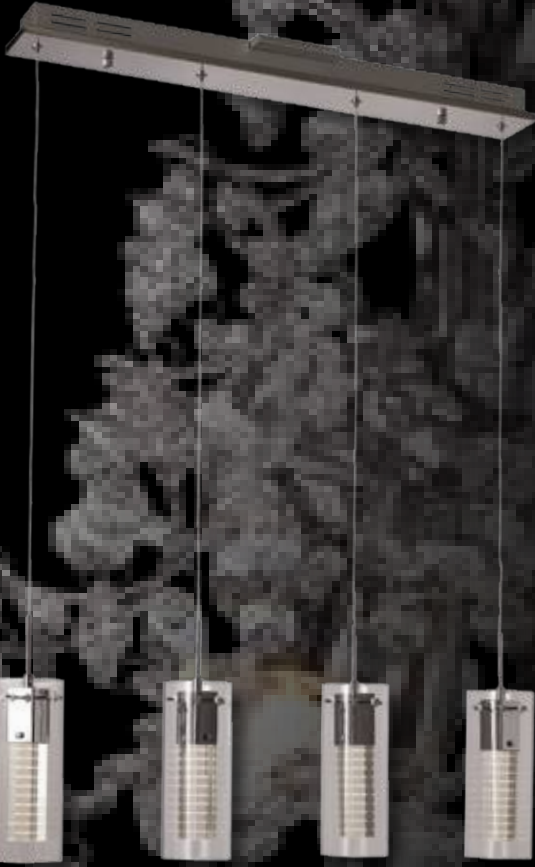

**A | MDN-1204**

*adjustable in height*

**B | MDN-1202**

*adjustable in height*

PC (Polished Chrome)

	MODEL	DESCRIPTION	FINISH	GLASS	LED WATT.	TOTAL LUMENS	COLOR TEMP	DIMMABLE	DIMENSIONS
<b>A</b>	MDN-1204	LED Pendant	PC	Etched Crystal / Clear	15	1000	3000K	Yes	39.5"L x 3.5"W x 16" up to 112"H
<b>B</b>	MDN-1202	LED Pendant	PC	Etched Crystal / Clear	9	600	3000K	Yes	23.75"L x 3.5"W x 16" up to 112"H