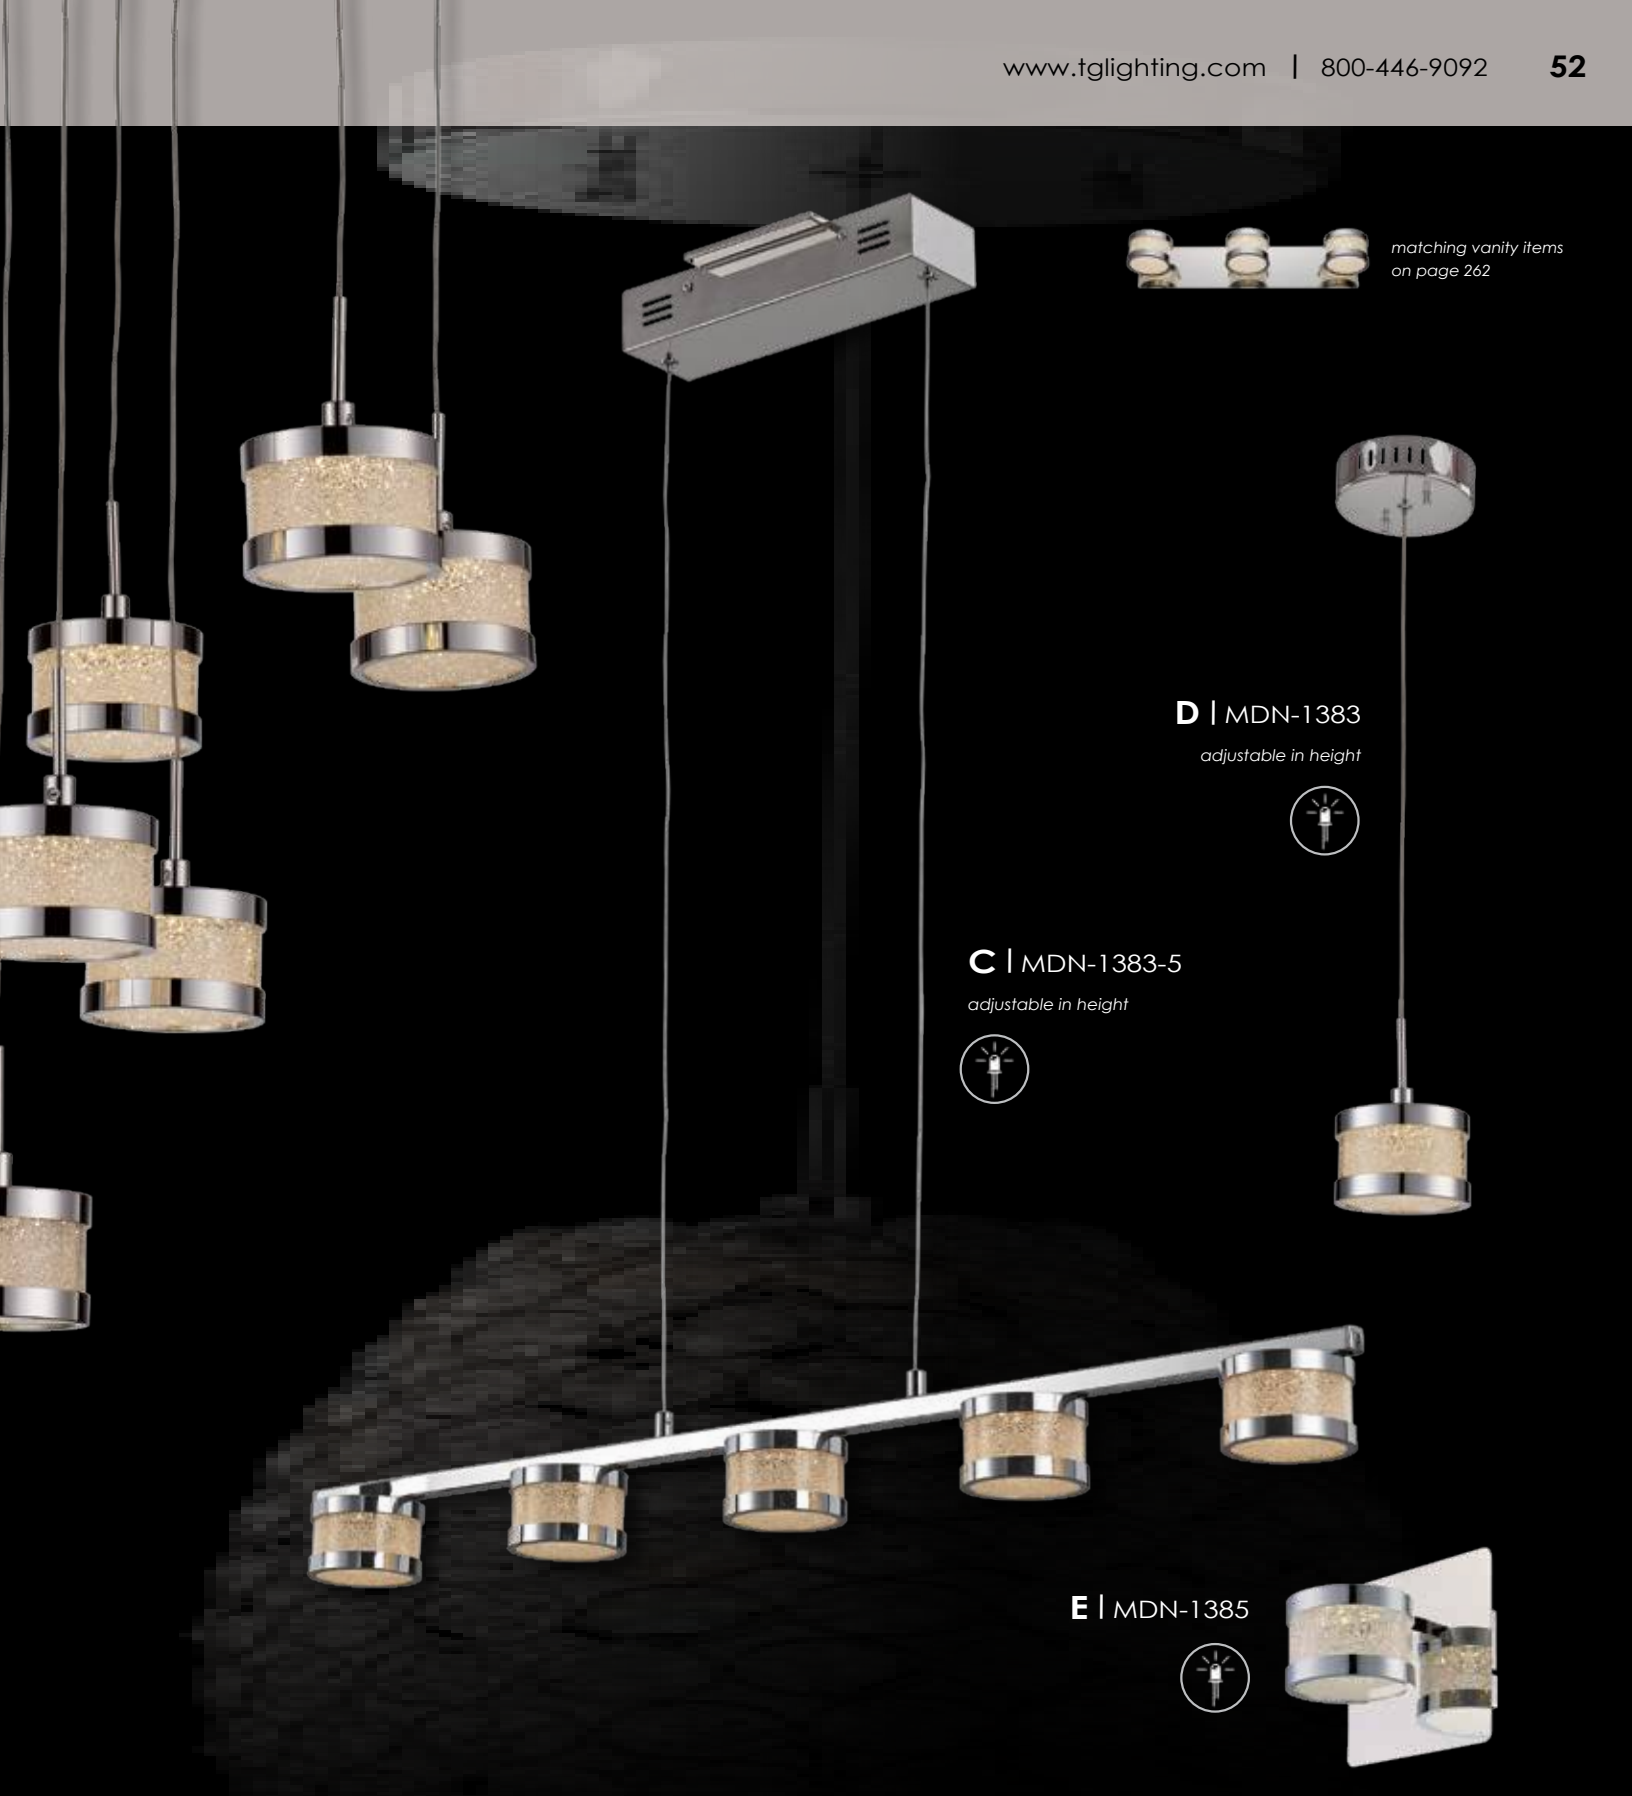

**A** | MDN-1383-10  
adjustable in height

**B** | MDN-1384

PC (Polished Chrome)

	MODEL	DESCRIPTION	FINISH	GLASS	LED WATT.	TOTAL LUMENS	COLOR TEMP	DIMMABLE	DIMENSIONS
<b>A</b>	MDN-1383-10	LED Pendant	PC	Acrylic / Clear (beads)	45	3370	3000K	Yes	20"W x 7.5" up to 122"H
<b>B</b>	MDN-1384	LED Flushmount	PC	Acrylic / Clear (beads)	22.5	1685	3000K	Yes	15.5"W x 4.5"H

matching vanity items  
on page 262

**D | MDN-1383**

*adjustable in height*

**C | MDN-1383-5**

*adjustable in height*

**E | MDN-1385**

PC (Polished Chrome)

MODEL	DESCRIPTION	FINISH	GLASS	LED WATT.	TOTAL LUMENS	COLOR TEMP	DIMMABLE	DIMENSIONS
<b>C</b> MDN-1383-5	LED Pendant	PC	Acrylic / Clear (beads)	22.5	1685	3000K	Yes	36.75"L x 5.25"W x 7.5" up to 126"H
<b>D</b> MDN-1383	LED Pendant	PC	Acrylic / Clear (beads)	4.5	338	3000K	Yes	5.25"W x 7.5" up to 126"H
<b>E</b> MDN-1385	LED Wall Sconce	PC	Acrylic / Clear (beads)	4.5	338	3000K	Yes	5.5"W x 5.5"H x 5.5"E

**A** | MDN-1227

*adjustable in height*

**B** | MDN-1226

*adjustable in height*

PC (Polished Chrome)

	MODEL	DESCRIPTION	FINISH	GLASS	LED WATT.	TOTAL LUMENS	COLOR TEMP	DIMMABLE	DIMENSIONS
<b>A</b>	MDN-1227	LED Pendant	PC	Clear	30	2400	3000K	No	44"L x 3.5"W x 3.5" up to 62"H
<b>B</b>	MDN-1226	LED Pendant	PC	Clear	18	1440	3000K	No	26.75"L x 3.5"W x 3.5" up to 62"H