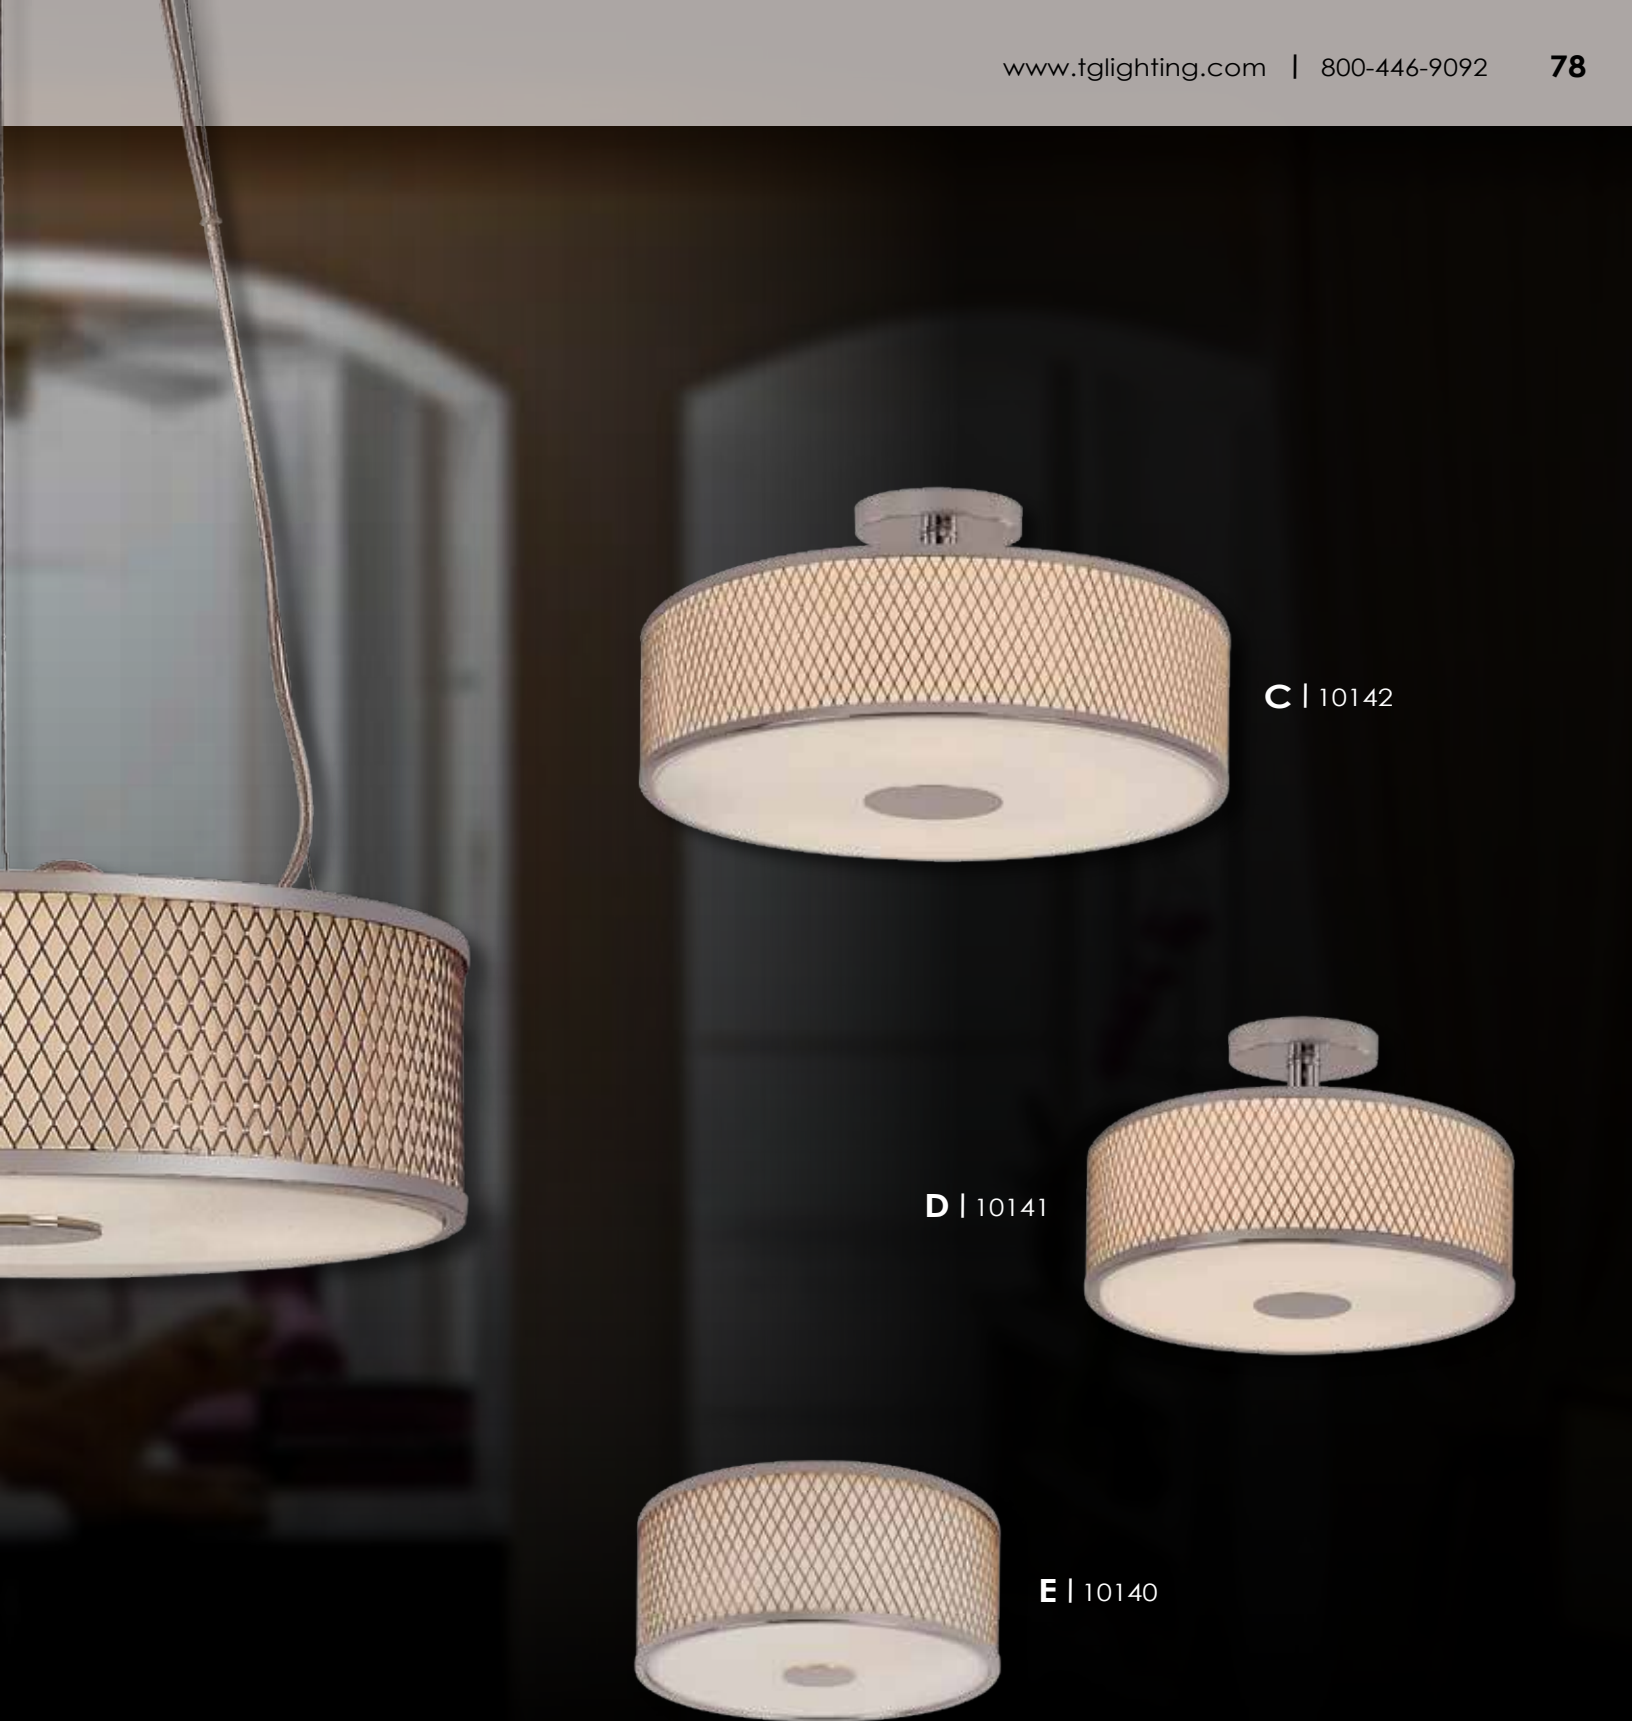

C | 10142

D | 10141

E | 10140

PC (Polished Chrome)

MODEL	DESCRIPTION	FINISH	GLASS	NO. OF BULBS	BULB TYPE	WATTAGE	DIMENSIONS	
C	10142	Semiflush	PC	Opal (diffuser) / White Acrylic	4	Medium Base	60	20"W x 9"H
D	10141	Semiflush	PC	Opal (diffuser) / White Acrylic	3	Medium Base	60	15.75"W x 9"H
E	10140	Flushmount	PC	Opal (diffuser) / White Acrylic	2	Medium Base	60	12"W x 6"H