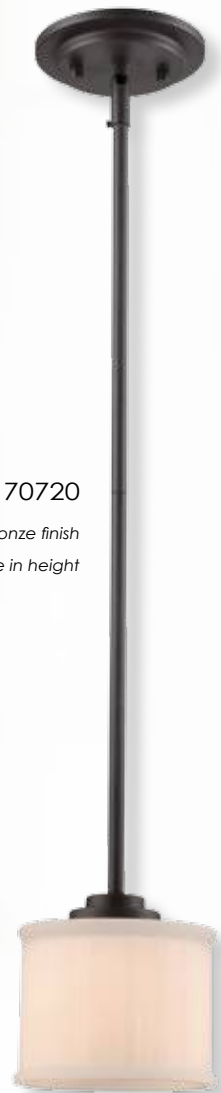

matching vanity items  
on page 275

**D | 70726**

shown in Brushed Nickel finish

**G | 70720**

shown in Rubbed Oil Bronze finish  
adjustable in height

**F | 70721**  
shown in Brushed Nickel finish

**E | 70729-1**  
shown in Rubbed Oil Bronze finish