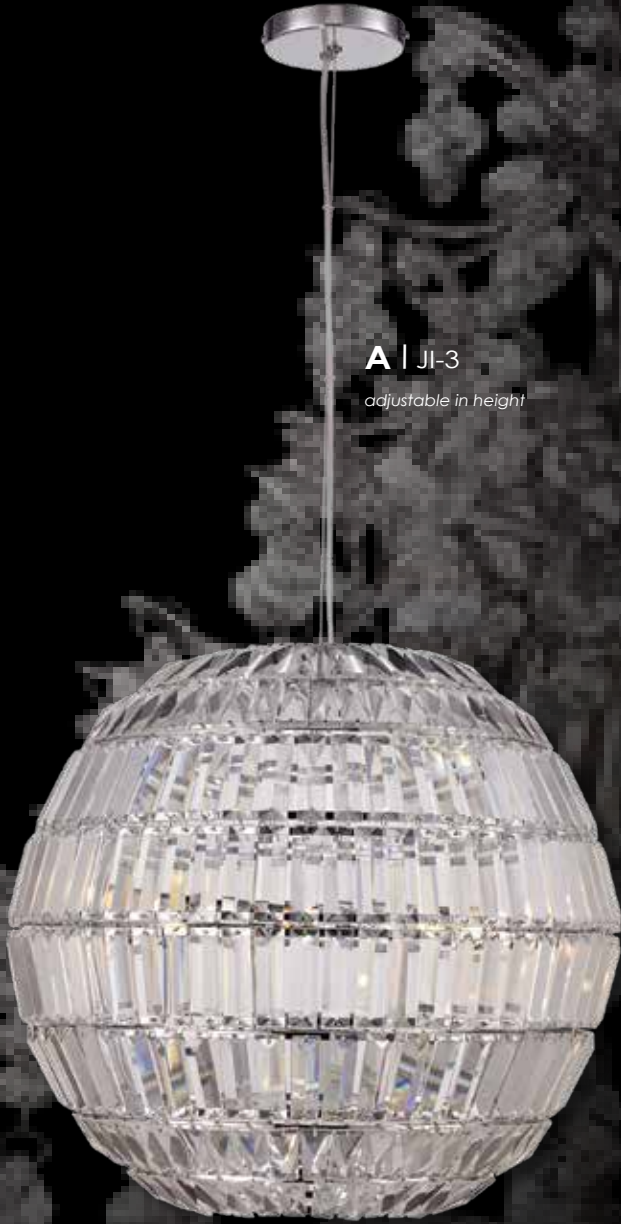

A | KF-6

B | KF-4

C | KF-3

PC (Polished Chrome)

MODEL	DESCRIPTION	FINISH	GLASS	NO. OF BULBS	BULB TYPE	WATTAGE	DIMENSIONS
<b>A</b>	KF-6 Pendant	PC	Crystal	6	G9	40	20"W x 23.5"H
<b>B</b>	KF-4 Pendant	PC	Crystal	3	G9	40	14.75"W x 17.25"H
<b>C</b>	KF-3 Pendant	PC	Crystal	3	G9	40	11.75"W x 14"H