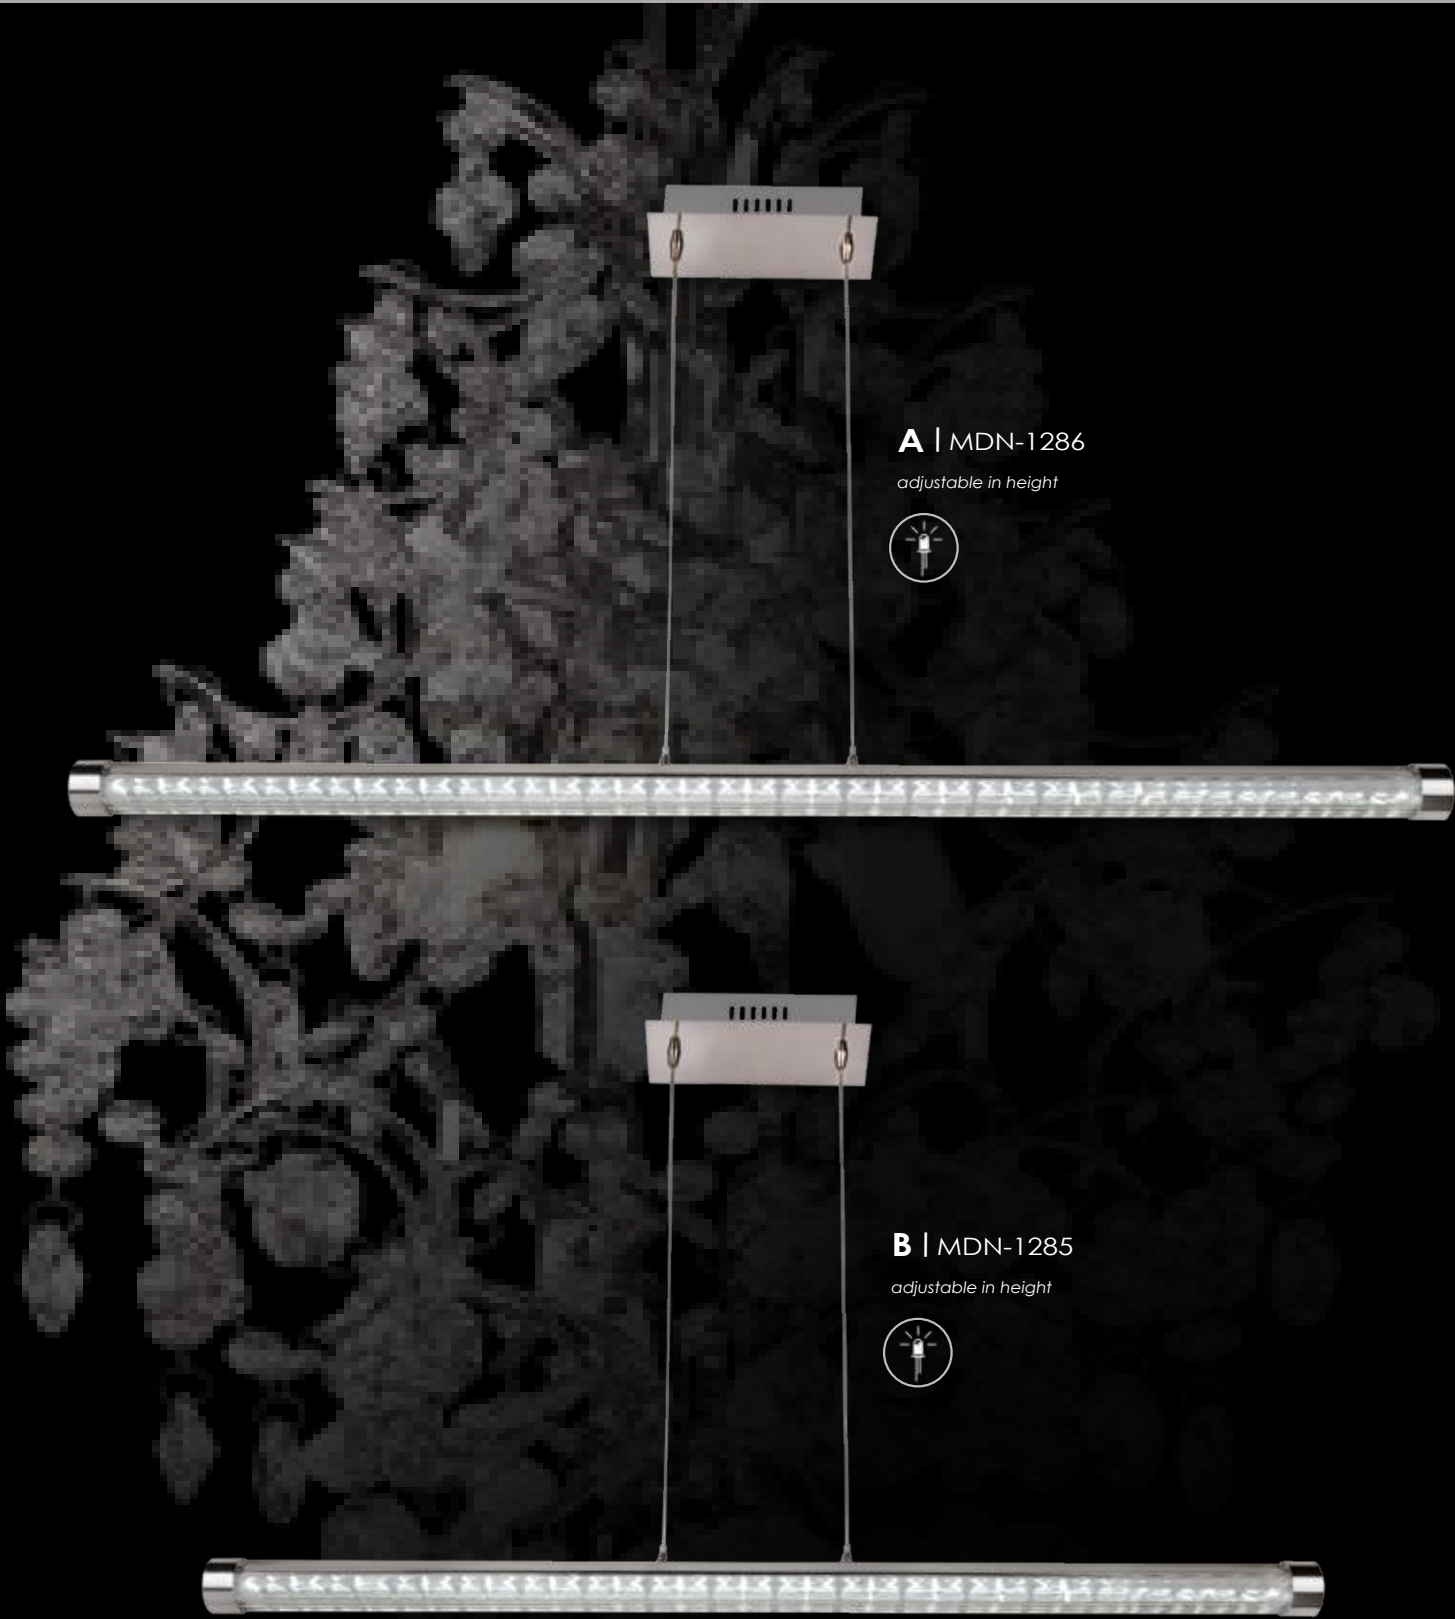

**A** | MDN-1227

*adjustable in height*

**B** | MDN-1226

*adjustable in height*

PC (Polished Chrome)

	MODEL	DESCRIPTION	FINISH	GLASS	LED WATT.	TOTAL LUMENS	COLOR TEMP	DIMMABLE	DIMENSIONS
<b>A</b>	MDN-1227	LED Pendant	PC	Clear	30	2400	3000K	No	44"L x 3.5"W x 3.5" up to 62"H
<b>B</b>	MDN-1226	LED Pendant	PC	Clear	18	1440	3000K	No	26.75"L x 3.5"W x 3.5" up to 62"H

**A | MDN-1286**

*adjustable in height*

**B | MDN-1285**

*adjustable in height*

PC (Polished Chrome)

	MODEL	DESCRIPTION	FINISH	GLASS	LED WATT.	TOTAL LUMENS	COLOR TEMP	DIMMABLE	DIMENSIONS
<b>A</b>	MDN-1286	LED Pendant	PC	Clear Acrylic	24	2040	3000K	No	46.5"L x 4.75"W x 4.5" up to 39.5"H
<b>B</b>	MDN-1285	LED Pendant	PC	Clear Acrylic	18	1530	3000K	No	34.75"L x 4.75"W x 4.5" up to 39.5"H