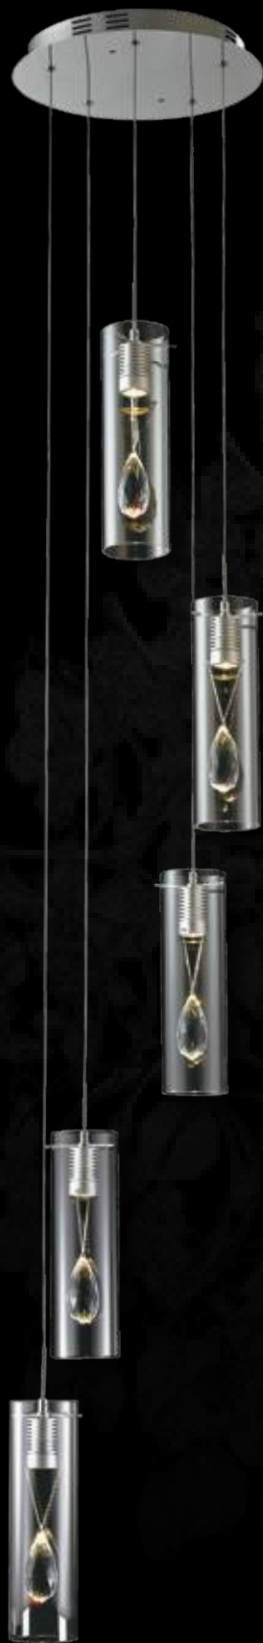

**C** | MDN-1203

*adjustable in height*

**D** | MDN-1205

*adjustable in height*

**E** | MDN-1201

*adjustable in height*

PC (Polished Chrome)

MODEL	DESCRIPTION	FINISH	GLASS	LED WATT.	TOTAL LUMENS	COLOR TEMP	DIMMABLE	DIMENSIONS	
<b>C</b>	MDN-1203	LED Pendant	PC	Etched Crystal / Clear	12	800	3000K	Yes	29.5"L x 3.5"W x 16" up to 112"H
<b>D</b>	MDN-1205	LED Pendant	PC	Etched Crystal / Clear	18	1200	3000K	Yes	18.25"L x 10.75"W x 16" up to 112"H
<b>E</b>	MDN-1201	LED Pendant	PC	Etched Crystal / Clear	3	200	3000K	Yes	4.5"W x 16" up to 112"H